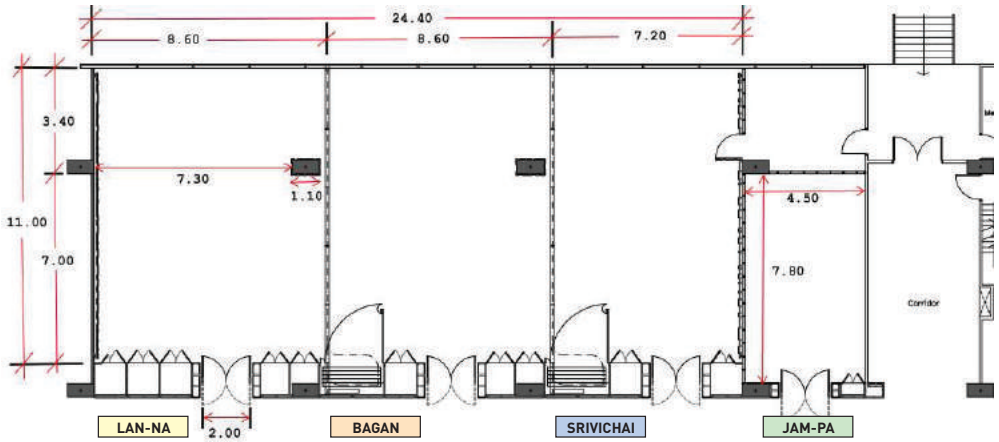

MEETING AT NOVOTEL

MEETING & CONFERENCES CAPACITY

	Area (m ²)	Dimension (m ²)	Number of persons						
			Theatre	U-shape	Board room	Class room	Hollow square	Banquet	Cocktail
Suvarnabhumi Grand Ballroom	814	37X22X6.5	1,000	180	180	550	200	550	1,200
• Suvarnabhumi A (Screen 6x6 m.)	264	12X22X6.5	200	60	60	160	54	180	180
• Suvarnabhumi B	374	17X22X6.5	360	70	70	250	62	250	300
• Suvarnabhumi C (Screen 6x6 m.)	176	8X22X6.5	144	50	60	100	54	120	120
Pre-function area	430								600
Chiang-Saen (VIP room) (ensuite dressing room)	34	7.7X5.5X4	-	-	-	-	-	-	-
Chiang-Ngern	70	7X10X4	60	20	20	45	24	60	60
Chiang-Thong	70	7X10X4	60	20	20	45	24	60	60
Chiang-Rung	70	7X10X4	60	20	20	45	24	60	60
Chiang-Tung	70	7X10X4	60	20	20	45	24	60	60
Chiang-Chuen	63	7X9X4	-	-	15	-	-	-	-

MEETING AT NOVOTEL

MEETING & CONFERENCES CAPACITY

	Area (m ²)	Dimension (m ²)	Number of persons						
			Theatre	U-shape	Board room	Class room	Hollow square	Banquet	Cocktail
Lan-Na & Bagan & Srivichai	268	24.4X11X4.2	200	66	66	135	72	180	200
• Lan-Na	94	8.6X11X4.2	60	20	20	40	22	60	60
• Bagan	94	8.6X11X4.2	60	20	20	40	22	60	60
• Srivichai	79	7.2X11X4.2	60	20	20	40	22	60	60
Jam-Pa	35	4.5X7.8X4.2	-	-	15	-	-	-	-
Lobby Meeting	31.2	4X7.8	-	-	14 (Fixed)	-	-	-	-
Crew Lounge	82	7.4X11.1	80	30	26 (Fixed)	45	32	50	60
Thai Garden (out door)	-	-	-	-	-	-	-	40	150